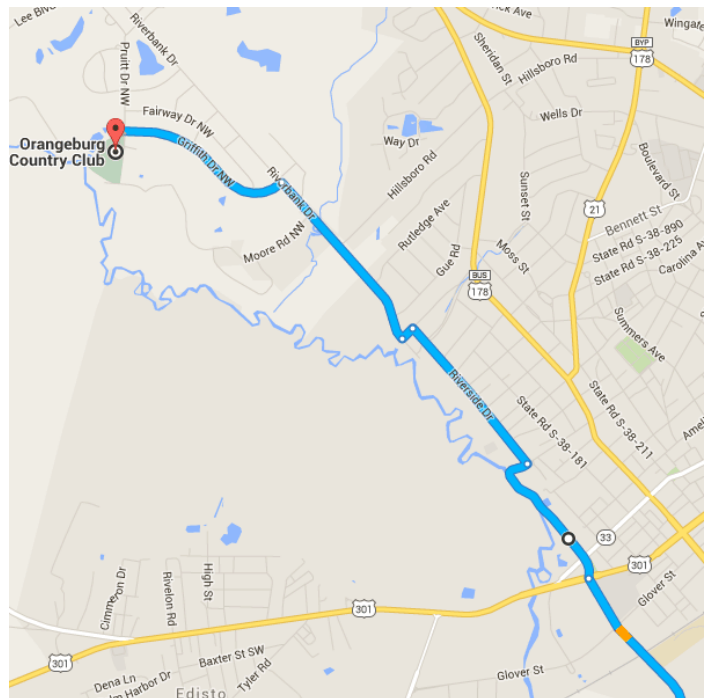

Directions from Campground Cir to Orangeburg Country Club

o Campground Cir

Rowesville, SC 29133

Follow Campground Cir to Cattle Creek Rd/State Rd S-38-80

0.1 mi / 28 s

- ↑ 1. Head southwest on Campground Cir
_____ 476 ft
- ↗ 2. Turn right to stay on Campground Cir
_____ 43 ft

Continue on Cattle Creek Rd/State Rd S-38-80. Take US-21 N/Rowesville Rd to

Riverside Dr SW in Orangeburg

15.3 mi / 19 min

- 3. Turn right onto Cattle Creek Rd/State Rd S-38-80
5.4 mi
- 4. Turn right onto US-21 N/Rowesville Rd
8.0 mi
- ↶ 5. Turn left onto SC-4 W
1.9 mi

Follow Riverside Dr SW and Riverbank Dr to Griffith Dr NW

3.1 mi / 8 min

- ↶ 6. Slight right onto Riverside Dr SW
0.7 mi
- ↶ 7. Turn left onto Riverside Dr
0.8 mi
- ↶ 8. Turn left onto Pinehill Rd/State Rd S-38-904
341 ft
- 9. Turn right at the 1st cross street onto Riverbank Dr
0.9 mi
- ↶ 10. Turn left onto Griffith Dr NW
 Destination will be on the left
0.8 mi

📍 Orangeburg Country Club

2745 Griffith Drive Northwest, Orangeburg, SC 29118

These directions are for planning purposes only. You may find that construction projects, traffic, weather, or other events may cause conditions to differ from the map results, and you should plan your route accordingly. You must obey all signs or notices regarding your route.