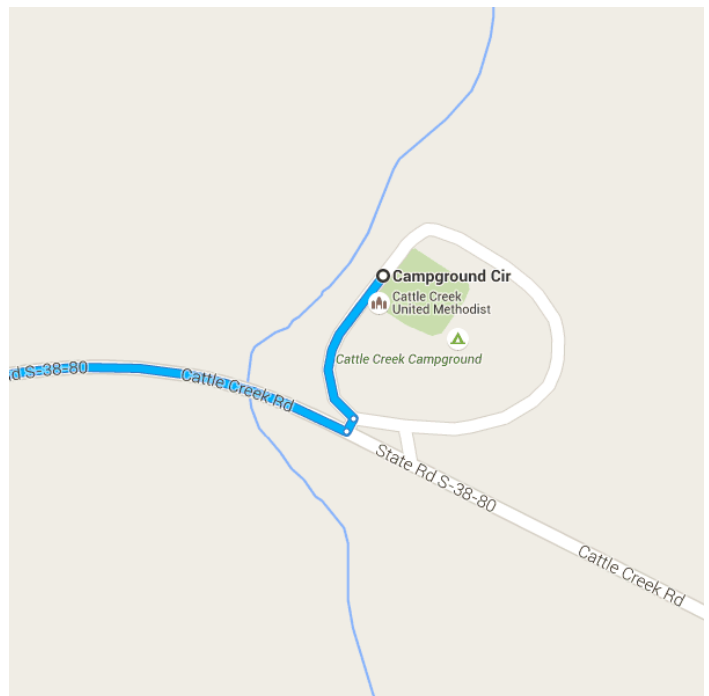

Directions from Campground Cir to Orangeburg Country Club

o Campground Cir

Rowesville, SC 29133

Follow Campground Cir to Cattle Creek Rd/State Rd S-38-80

0.1 mi / 28 s

- ↑ 1. Head southwest on Campground Cir
_____ 476 ft
- ↗ 2. Turn right to stay on Campground Cir
_____ 43 ft

Continue on Cattle Creek Rd/State Rd S-38-80. Take US-21 N/Rowesville Rd to

Riverside Dr SW in Orangeburg

15.3 mi / 19 min

- 3. Turn right onto Cattle Creek Rd/State Rd S-38-80
5.4 mi
- 4. Turn right onto US-21 N/Rowesville Rd
8.0 mi
- ↶ 5. Turn left onto SC-4 W
1.9 mi

Follow Riverside Dr SW and Riverbank Dr to Griffith Dr NW

3.1 mi / 8 min

- ↶ 6. Slight right onto Riverside Dr SW
0.7 mi
- ↶ 7. Turn left onto Riverside Dr
0.8 mi
- ↶ 8. Turn left onto Pinehill Rd/State Rd S-38-904
341 ft
- 9. Turn right at the 1st cross street onto Riverbank Dr
0.9 mi
- ↶ 10. Turn left onto Griffith Dr NW
 Destination will be on the left
0.8 mi

📍 Orangeburg Country Club

2745 Griffith Drive Northwest, Orangeburg, SC 29118

These directions are for planning purposes only. You may find that construction projects, traffic, weather, or other events may cause conditions to differ from the map results, and you should plan your route accordingly. You must obey all signs or notices regarding your route.