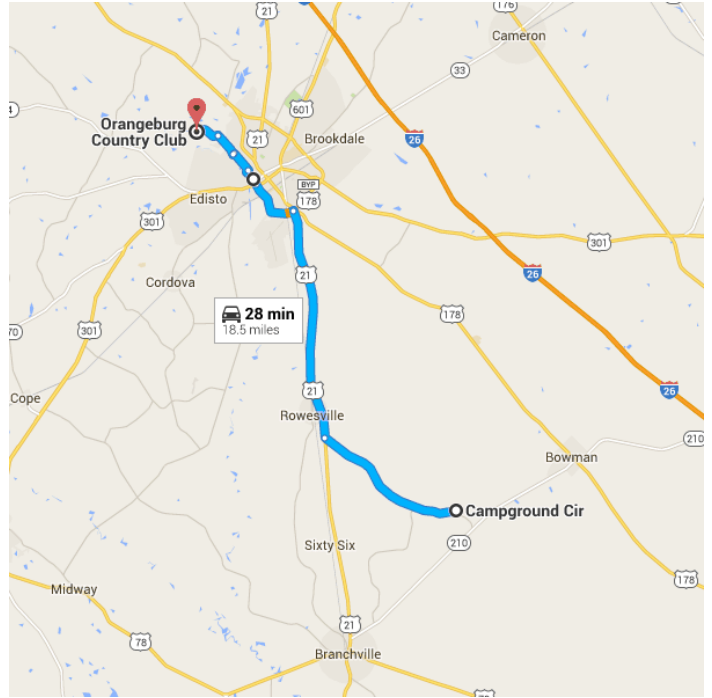

Directions from Campground Cir to Orangeburg Country Club

o Campground Cir

Rowesville, SC 29133

Follow Campground Cir to Cattle Creek Rd/State Rd S-38-80

0.1 mi / 28 s

- ↑ 1. Head southwest on Campground Cir
_____ 476 ft
- ↗ 2. Turn right to stay on Campground Cir
_____ 43 ft

Continue on Cattle Creek Rd/State Rd S-38-80. Take US-21 N/Rowesville Rd to

Riverside Dr SW in Orangeburg

15.3 mi / 19 min

- 3. Turn right onto Cattle Creek Rd/State Rd S-38-80
5.4 mi
- 4. Turn right onto US-21 N/Rowesville Rd
8.0 mi
- ↶ 5. Turn left onto SC-4 W
1.9 mi

Follow Riverside Dr SW and Riverbank Dr to Griffith Dr NW

3.1 mi / 8 min

- ↶ 6. Slight right onto Riverside Dr SW
0.7 mi
- ↶ 7. Turn left onto Riverside Dr
0.8 mi
- ↶ 8. Turn left onto Pinehill Rd/State Rd S-38-904
341 ft
- 9. Turn right at the 1st cross street onto Riverbank Dr
0.9 mi
- ↶ 10. Turn left onto Griffith Dr NW
 Destination will be on the left
0.8 mi

📍 Orangeburg Country Club

2745 Griffith Drive Northwest, Orangeburg, SC 29118

These directions are for planning purposes only. You may find that construction projects, traffic, weather, or other events may cause conditions to differ from the map results, and you should plan your route accordingly. You must obey all signs or notices regarding your route.