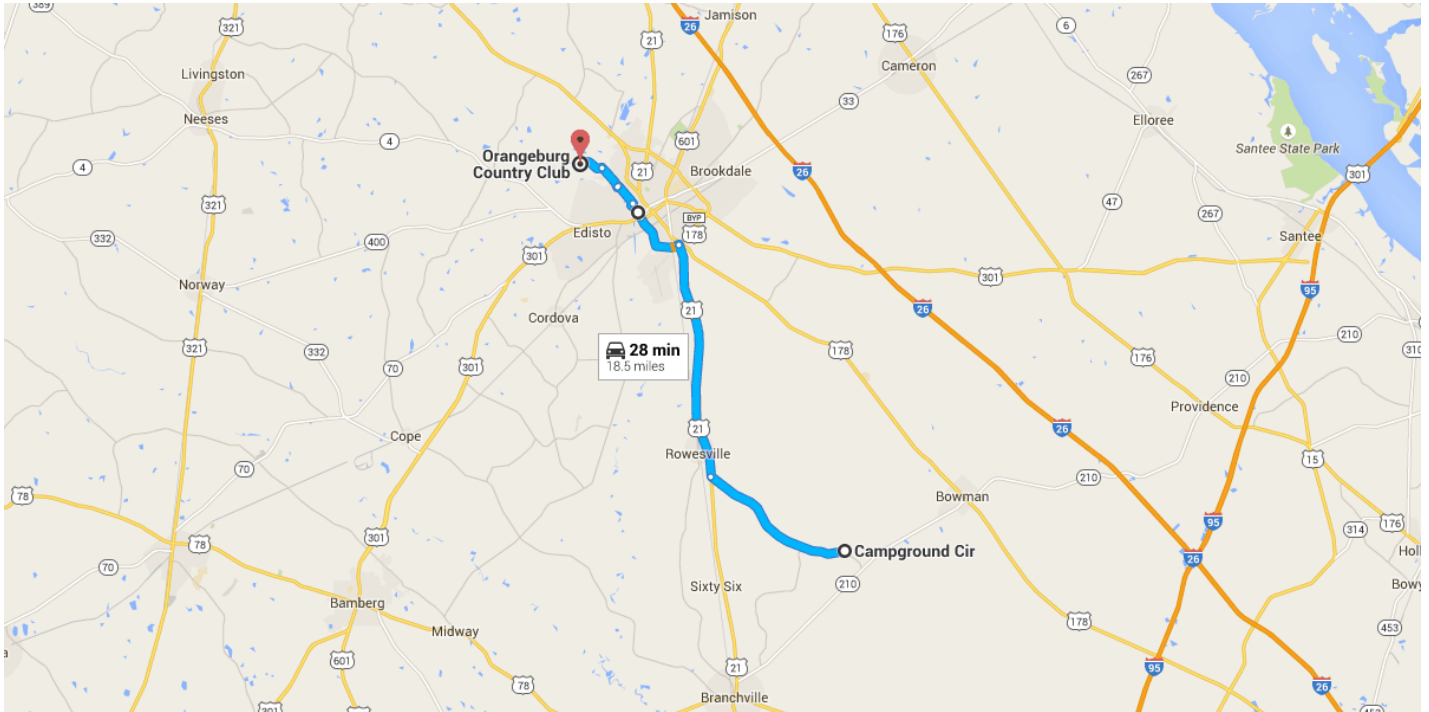

Directions from Campground Cir to Orangeburg Country Club

o Campground Cir

Rowesville, SC 29133

Follow Campground Cir to Cattle Creek Rd/State Rd S-38-80

0.1 mi / 28 s

- ↑ 1. Head southwest on Campground Cir
_____ 476 ft
- ↗ 2. Turn right to stay on Campground Cir
_____ 43 ft

Continue on Cattle Creek Rd/State Rd S-38-80. Take US-21 N/Rowesville Rd to

Riverside Dr SW in Orangeburg

15.3 mi / 19 min

- 3. Turn right onto Cattle Creek Rd/State Rd S-38-80
5.4 mi
- 4. Turn right onto US-21 N/Rowesville Rd
8.0 mi
- ↶ 5. Turn left onto SC-4 W
1.9 mi

Follow Riverside Dr SW and Riverbank Dr to Griffith Dr NW

3.1 mi / 8 min

- ↶ 6. Slight right onto Riverside Dr SW
0.7 mi
- ↶ 7. Turn left onto Riverside Dr
0.8 mi
- ↶ 8. Turn left onto Pinehill Rd/State Rd S-38-904
341 ft
- 9. Turn right at the 1st cross street onto Riverbank Dr
0.9 mi
- ↶ 10. Turn left onto Griffith Dr NW
 Destination will be on the left
0.8 mi

📍 Orangeburg Country Club

2745 Griffith Drive Northwest, Orangeburg, SC 29118

These directions are for planning purposes only. You may find that construction projects, traffic, weather, or other events may cause conditions to differ from the map results, and you should plan your route accordingly. You must obey all signs or notices regarding your route.